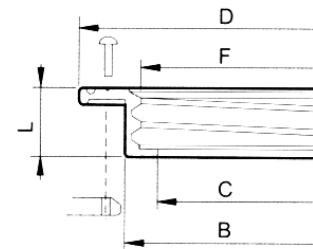

COLLET - PPGF