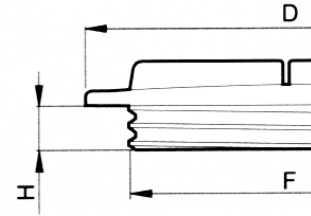

MANHOLE COVER - PPGF