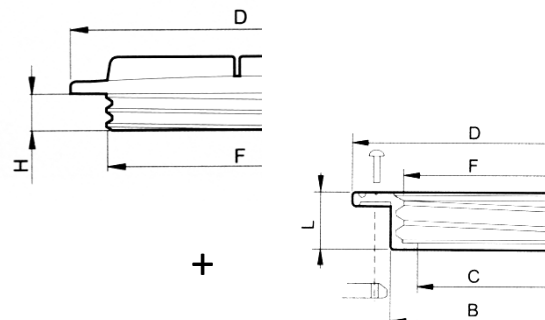

SET (manhole cover + collet) - PPGF

D (mm)	Product Code
355	MADIG0016
455	MADIG0015
620	MADIG0007